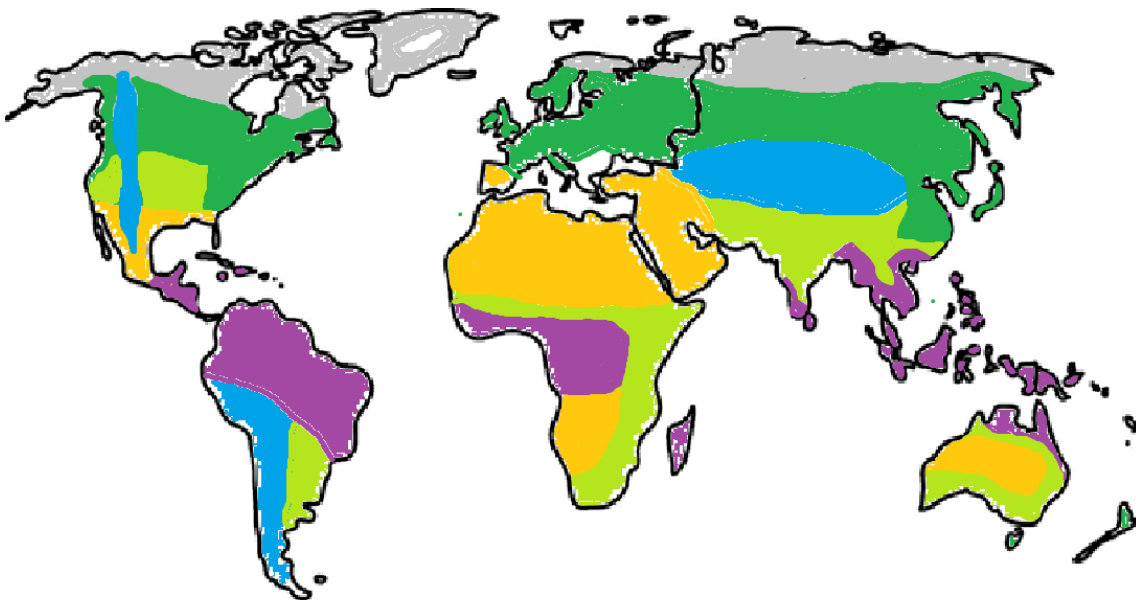

All About Owls Answers

Name	Species	Origin
Titch	Tawny Owl	UK (Europe)
Shimba	Vermiculated Eagle Owl	Sub-Saharan Africa
Auckland/ Auckie	Boobook Owl	Australia/ New Zealand
Cecil	Spectacled Owl	Central/ South America (Mexico to south Brazil, Paraguay)
Cobweb/ Bramble	Barn Owl	UK (most widespread species across the world)

How many species of owl are there in the UK? 7

How many are native? 4 – Tawny, Barn, Long-eared, Short-eared

How many species of owl are there around the world? 257

Name three habitats where owls live – grassland, farmland, urban, rainforest, desert, tundra, woodland, coniferous forest, scrubland, wetlands, mountains

Name one place where owls don't live – Antarctica, or any small oceanic islands (Galapagos, Falklands etc)

Colour in on the map where owls do live. You can use different colours for different types of owls.

Grey – tundra, dark green – temperate woodlands and forests, blue – mountains, purple – rainforests/ jungle/tropical areas, yellow – desert/ dry scrub, pale green – grassland (ish) Idea is that every country should be coloured in.