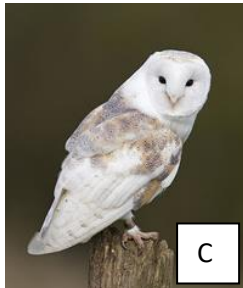

I've got my EYES on you!

Match these eyes with the correct species.

Can you identify which ones are:

Nocturnal – active at night

Owls...

Crepuscular – active at dawn and dusk

Owls...

Diurnal – active during the day